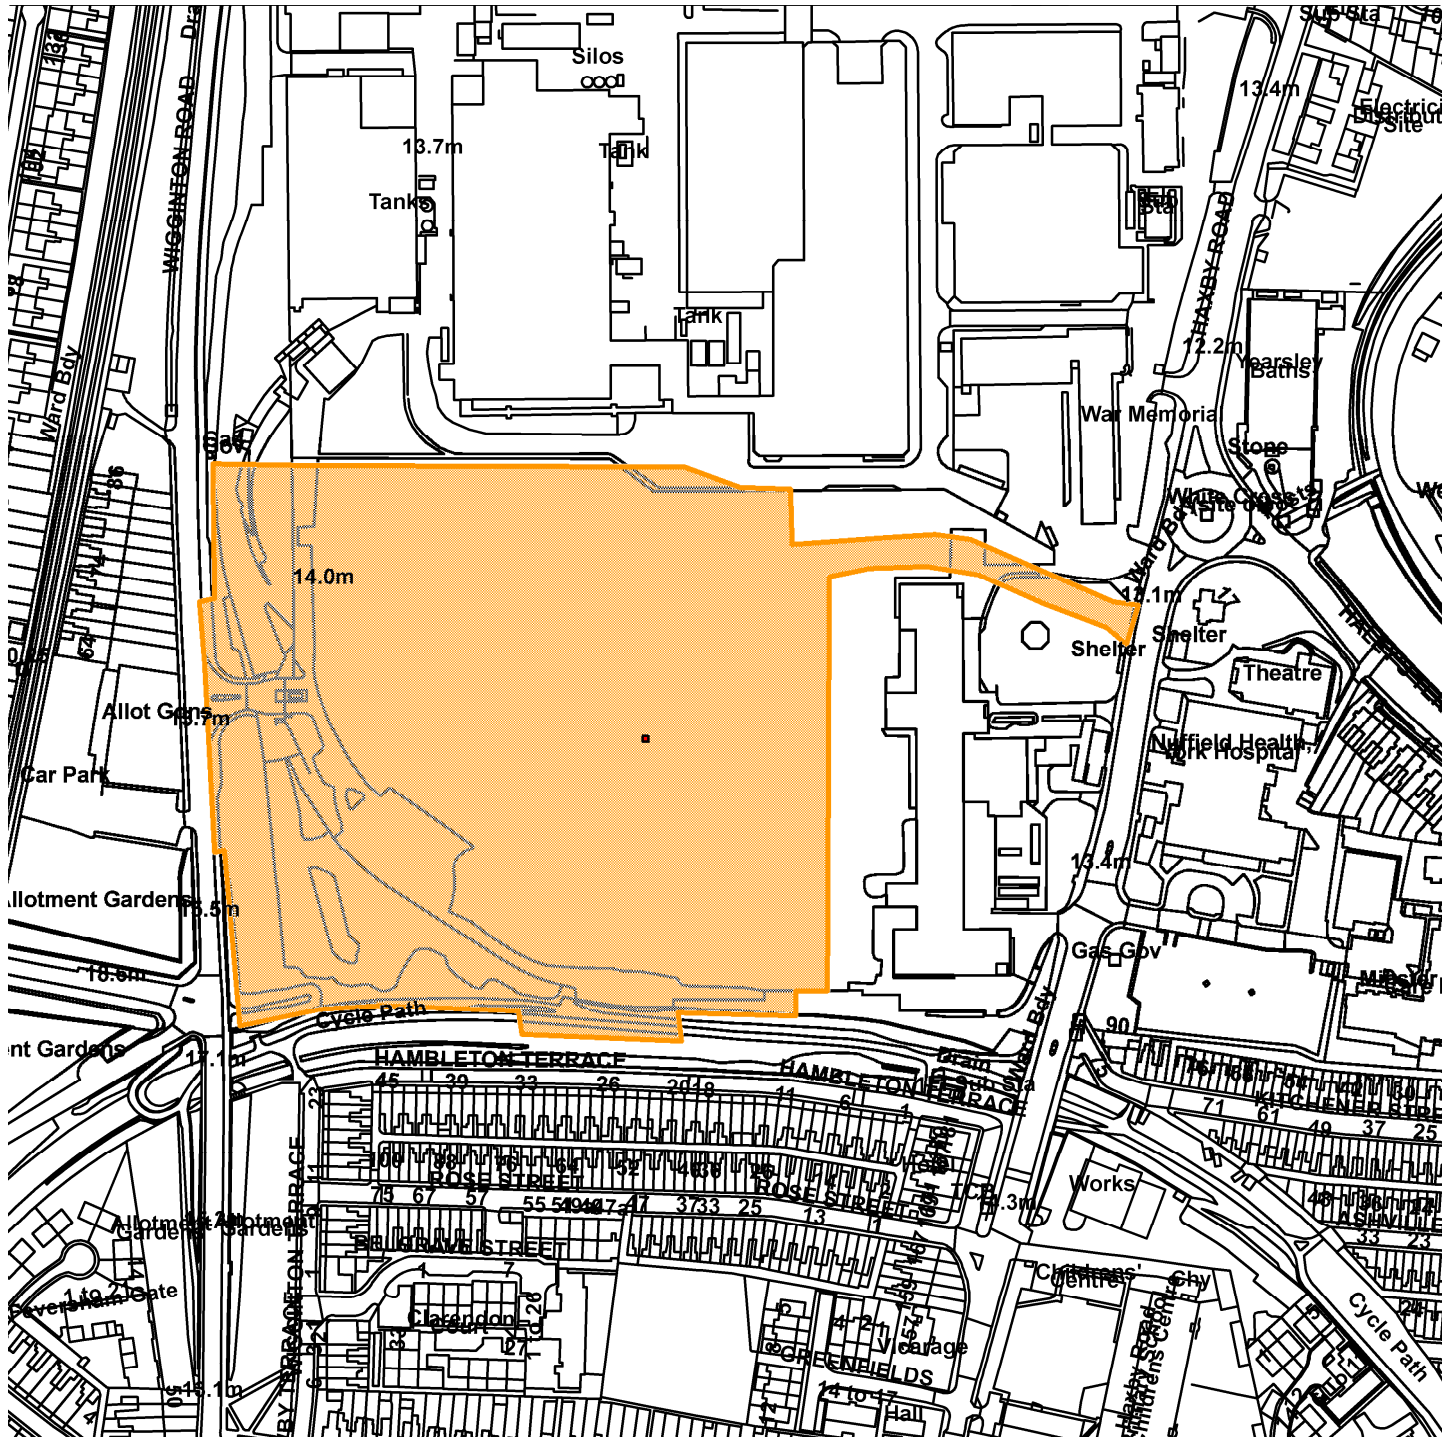

18/01011/OUTM

Land At Cocoa West, Wigginton Road

GIS by ESRI (UK)

Scale : 1:2981

Reproduced from the Ordnance Survey map with the permission of the Controller of Her Majesty's Stationery Office © Crown Copyright 2000.

Unauthorised reproduction infringes Crown Copyright and may lead to prosecution or civil proceedings.

Organisation	City of York Council
Department	Economy and Place
Comments	Site Location Plan
Date	05 November 2018
SLA Number	